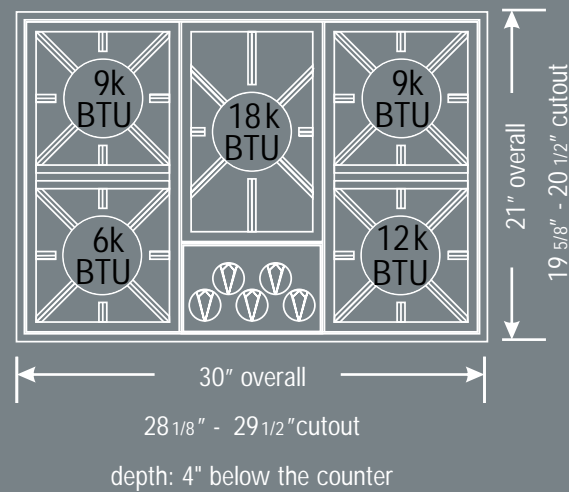

SSK-305

SSK-305NG (Natural Gas)
SSK-305LP (Liquid Propane)