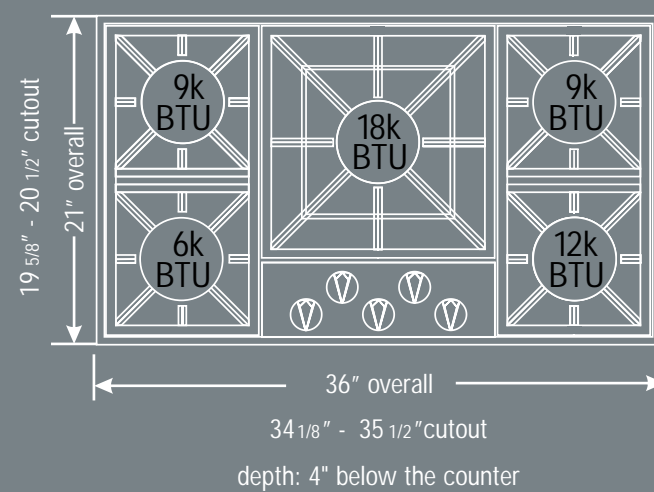

SSK-365

SSK-365NG (Natural Gas)
SSK-365LP (Liquid Propane)

...fabulous, it's a beautiful piece of equipment and I have had many favorable comments on its appearance.

V.E. Consumer Scientist, Chef, and Cooking School Owner. Sierra Madre CA.

....it's awesome. It's the best range / cooktop that I've used.

A.S. Advanced Cooking Enthusiast. Hanover, NH

Caldera Corporation
3537 Waterbury - Stowe Road,
Waterbury Center, VT 05677
(800) 725-7711 - Fax (800) 962-3072
www.calderacorp.com

COOK WITH THE BEST