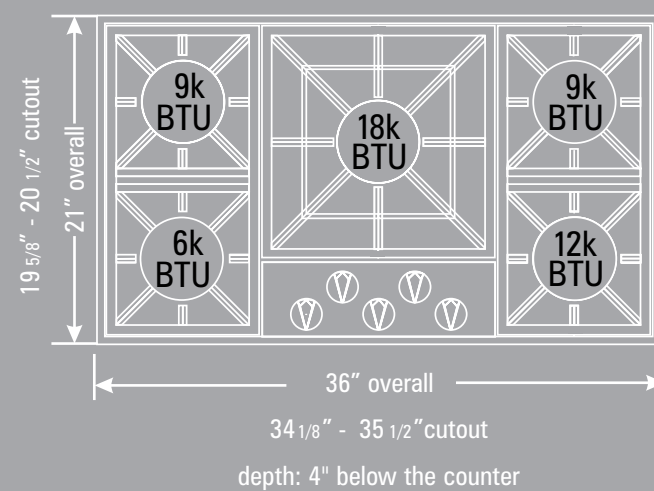

SSK-365

SSK-365NG (Natural Gas)
SSK-365LP (Liquid Propane)

...fabulous, it's a beautiful piece of equipment and I have had many favorable comments on its appearance.

V.E. Consumer Scientist, Chef, and Cooking School Owner. Sierra Madre CA.

....it's awesome. It's the best range / cooktop that I've used.

A.S. Advanced Cooking Enthusiast. Hanover, NH

Caldera Corporation
3537 Waterbury - Stowe Road,
Waterbury Center, VT 05677
(800) 725-7711 - Fax (800) 962-3072
www.calderacorp.com

c o o k w i t h t h e b e s t