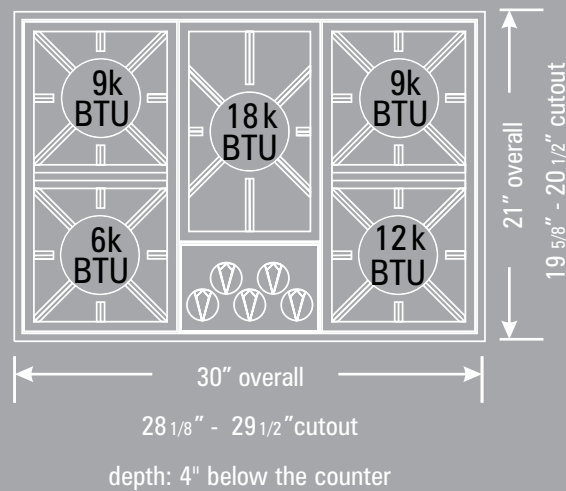

SSK-305

SSK-305NG (Natural Gas)
SSK-305LP (Liquid Propane)